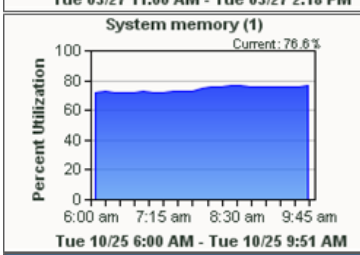

### Alert Center - Threshold Summary

Menu

**Performance Monitor Thresholds** **805**

Threshold Type	Unresolved Items Count
Performance CPU	16
Performance Custom	0
Performance Disk	11
Performance Interface	11
Performance Interface Errors and Discards	0
Performance Memory	12
Performance Ping Availability	413
Performance Ping Response Time	342

#### Virtualization - Virtual Machines Current Memory Utilization

Menu

Virtual Machine		1 hour Avg	1 hour Max	Current
VMware Studio (PoweredOff)	Active	0 Bytes	0 Bytes	0 Bytes
	Granted	0 Bytes	0 Bytes	0 Bytes
	Consumed	0 Bytes	0 Bytes	0 Bytes
Ubuntu Server 9.04 32-bit	Active	222.06 MB	232.96 MB	230.40 MB
	Granted	256.00 MB	256.00 MB	256.00 MB
	Consumed	254.83 MB	254.86 MB	254.82 MB
damn small linux (PoweredOff)	Active	0 Bytes	0 Bytes	0 Bytes
	Granted	0 Bytes	0 Bytes	0 Bytes
	Consumed	0 Bytes	0 Bytes	0 Bytes
Windows7	Active	65.88 MB	143.36 MB	61.44 MB
	Granted	1.00 GB	1.00 GB	1.00 GB
	Consumed	865.64 MB	874.22 MB	860.63 MB