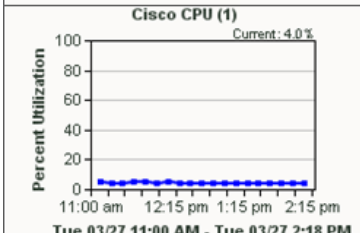

### Alert Center - Threshold Summary

Menu

**Performance Monitor Thresholds** **805**

Threshold Type	Unresolved Items Count
Performance CPU	16
Performance Custom	0
Performance Disk	11
Performance Interface	11
Performance Interface Errors and Discards	0
Performance Memory	12
Performance Ping Availability	413
Performance Ping Response Time	342

#### Virtualization - Virtual Machines Current Memory Utilization

Menu

Virtual Machine		1 hour Avg	1 hour Max	Current
VMware Studio (PoweredOff)	Active	0 Bytes	0 Bytes	0 Bytes
	Granted	0 Bytes	0 Bytes	0 Bytes
	Consumed	0 Bytes	0 Bytes	0 Bytes
Ubuntu Server 9.04 32-bit	Active	222.06 MB	232.96 MB	230.40 MB
	Granted	256.00 MB	256.00 MB	256.00 MB
	Consumed	254.83 MB	254.86 MB	254.82 MB
damn small linux (PoweredOff)	Active	0 Bytes	0 Bytes	0 Bytes
	Granted	0 Bytes	0 Bytes	0 Bytes
	Consumed	0 Bytes	0 Bytes	0 Bytes
Windows7	Active	65.88 MB	143.36 MB	61.44 MB
	Granted	1.00 GB	1.00 GB	1.00 GB
	Consumed	865.64 MB	874.22 MB	860.63 MB