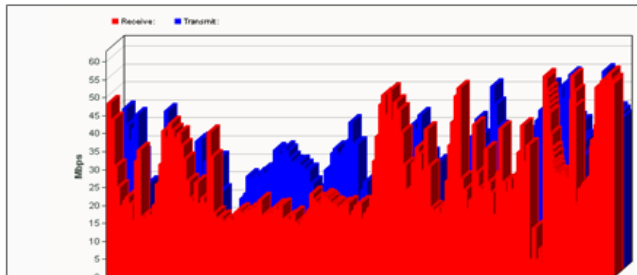

### Alert Center - Threshold Summary

Menu

**Performance Monitor Thresholds** **805**

Threshold Type	Unresolved Items Count
Performance CPU	16
Performance Custom	0
Performance Disk	11
Performance Interface	11
Performance Interface Errors and Discards	0
Performance Memory	12
Performance Ping Availability	413
Performance Ping Response Time	342

#### Virtualization - Virtual Machines Current Memory Utilization

Menu

Virtual Machine		1 hour Avg	1 hour Max	Current
VMware Studio (PoweredOff)	Active	0 Bytes	0 Bytes	0 Bytes
	Granted	0 Bytes	0 Bytes	0 Bytes
	Consumed	0 Bytes	0 Bytes	0 Bytes
Ubuntu Server 9.04 32-bit	Active	222.06 MB	232.96 MB	230.40 MB
	Granted	256.00 MB	256.00 MB	256.00 MB
	Consumed	254.83 MB	254.86 MB	254.82 MB
damn small linux (PoweredOff)	Active	0 Bytes	0 Bytes	0 Bytes
	Granted	0 Bytes	0 Bytes	0 Bytes
	Consumed	0 Bytes	0 Bytes	0 Bytes
Windows7	Active	65.88 MB	143.36 MB	61.44 MB
	Granted	1.00 GB	1.00 GB	1.00 GB
	Consumed	865.64 MB	874.22 MB	860.63 MB