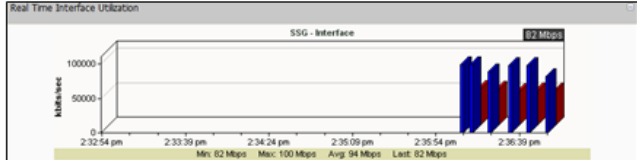

### Alert Center - Threshold Summary

Menu

**Performance Monitor Thresholds** **805**

Threshold Type	Unresolved Items Count
Performance CPU	16
Performance Custom	0
Performance Disk	11
Performance Interface	11
Performance Interface Errors and Discards	0
Performance Memory	12
Performance Ping Availability	413
Performance Ping Response Time	342

#### Virtualization - Virtual Machines Current Memory Utilization

Menu

Virtual Machine		1 hour Avg	1 hour Max	Current
VMware Studio (PoweredOff)	Active	0 Bytes	0 Bytes	0 Bytes
	Granted	0 Bytes	0 Bytes	0 Bytes
	Consumed	0 Bytes	0 Bytes	0 Bytes
Ubuntu Server 9.04 32-bit	Active	222.06 MB	232.96 MB	230.40 MB
	Granted	256.00 MB	256.00 MB	256.00 MB
	Consumed	254.83 MB	254.86 MB	254.82 MB
damn small linux (PoweredOff)	Active	0 Bytes	0 Bytes	0 Bytes
	Granted	0 Bytes	0 Bytes	0 Bytes
	Consumed	0 Bytes	0 Bytes	0 Bytes
Windows7	Active	65.88 MB	143.36 MB	61.44 MB
	Granted	1.00 GB	1.00 GB	1.00 GB
	Consumed	865.64 MB	874.22 MB	860.63 MB